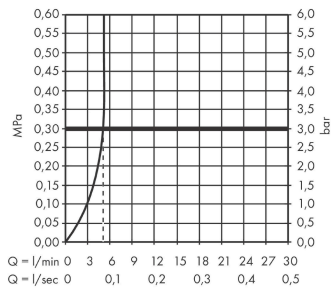

Rebris E

Single lever basin mixer 110 CoolStart with pop-up waste set

Finish: **Chrome** Article Number: **72559000**

Description

product features

- consists of: single lever basin mixer, waste set
- ComfortZone 110
- projection: 133 mm
- spout height: 109 mm
- handle variant: lever handle
- spray type: normal spray
- maximum flow rate at 3 bar: 5 l/min
- ceramic cartridge
- temperature limitation adjustable
- suitable for continuous flow water heaters
- pop-up waste set G 1¼
- material waste set: synthetic
- connection type: G ¾ connections
- connection dimension: DN15
- cold water in basic handle position
- EU taxonomy: max. 6 l/min - Substantial Contribution (SC)

Technology

Design awards

reddot winner 2022

Product image

Scale drawing

Rebris E
Single lever basin mixer 110 CoolStart with pop-up waste set
 Finish: **Chrome** Article Number: **72559000**

Flowchart

Rebris E
Single lever basin mixer 110 CoolStart with pop-up waste set
 Finish: **Chrome** Article Number: **72559000**