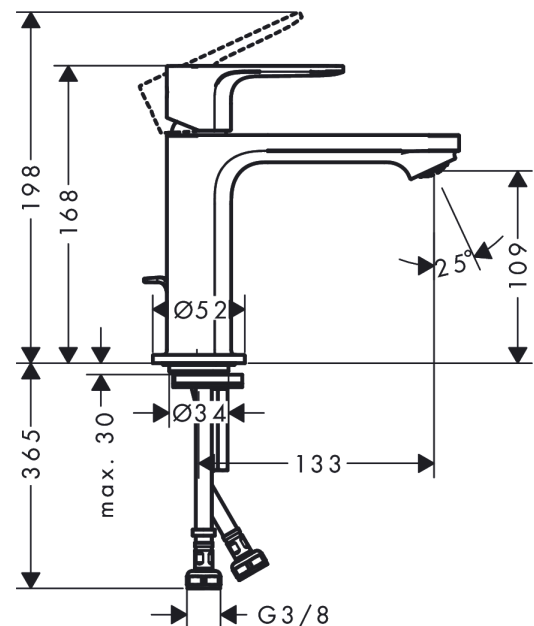

Rebris E

Single lever basin mixer 110 CoolStart with pop-up waste set

Finish: **Chrome** Article Number: **72559000**

Description

product features

- consists of: single lever basin mixer, waste set
- ComfortZone 110
- projection: 133 mm
- spout height: 109 mm
- handle variant: lever handle
- spray type: normal spray
- maximum flow rate at 3 bar: 5 l/min
- ceramic cartridge
- temperature limitation adjustable
- suitable for continuous flow water heaters
- pop-up waste set G 1¼
- material waste set: synthetic
- connection type: G ¾ connections
- connection dimension: DN15
- cold water in basic handle position
- EU taxonomy: max. 6 l/min - Substantial Contribution (SC)

Technology

Design awards

reddot winner 2022

Product image

Scale drawing

Rebris E
Single lever basin mixer 110 CoolStart with pop-up waste set
 Finish: **Chrome** Article Number: **72559000**

Flowchart

Rebris E
Single lever basin mixer 110 CoolStart with pop-up waste set
 Finish: **Chrome** Article Number: **72559000**

Exploded Drawing

Year of production: >06/22

Rebris E

Single lever basin mixer 110 CoolStart with pop-up waste set

Finish: **Chrome** Article Number: **72559000**

Spare part list

Year of production: >06/22

Pos.	Description	Article Number	PC	PU
1	handle	94645000	10	1
2	screw cover	95704000	1	1
3	hollow set screw M6x10 DIN 916	96029000	1	1
4	flange	98863000	10	1
5	nut	98864000	9	1
6	O-ring 24x2	98388000	1	1
7	O-ring 27x1,5	92527000	4	1
8	O-ring 25x1,5	98146000	1	1
9	cartridge, assy	95973001	12	1
10	adapter for cartridge	95975000	3	1
11	O-ring 23x2	98398000	1	1
12	aerator M24x1 (5 l/min)	94364000	3	1
13	seal Ø 42	98722000	2	1
14	fixing set	96016000	8	1
15	screw M8 x 68	97736000	2	1
16	connection hose 450 mm M8x0,75 G3/8	97206000	8	1
17	O-ring 6,6x1,6	93019000	1	1
18	pull rod	96657000	4	1
a	pop up waste	92168000	9	1