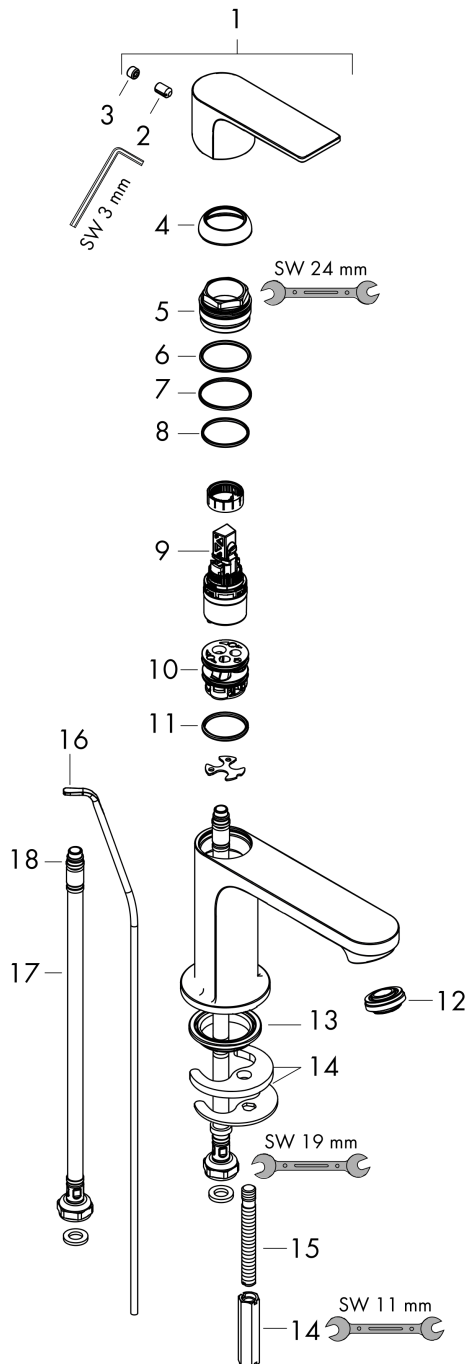

Rebris E

Single lever basin mixer 110 CoolStart with pop-up waste set

Finish: **Chrome** Article Number: **72559000**

Description

product features

- consists of: single lever basin mixer, waste set
- ComfortZone 110
- projection: 133 mm
- spout height: 109 mm
- handle variant: lever handle
- spray type: normal spray
- maximum flow rate at 3 bar: 5 l/min
- ceramic cartridge
- temperature limitation adjustable
- suitable for continuous flow water heaters
- pop-up waste set G 1¼
- material waste set: synthetic
- connection type: G ¾ connections
- connection dimension: DN15
- cold water in basic handle position
- EU taxonomy: max. 6 l/min - Substantial Contribution (SC)

Technology

Design awards

reddot winner 2022

Product image

Scale drawing

Rebris E
Single lever basin mixer 110 CoolStart with pop-up waste set
 Finish: **Chrome** Article Number: **72559000**

Flowchart

Rebris E
Single lever basin mixer 110 CoolStart with pop-up waste set
 Finish: **Chrome** Article Number: **72559000**

Exploded Drawing

Year of production: >06/22

Rebris E

Single lever basin mixer 110 CoolStart with pop-up waste set

Finish: **Chrome** Article Number: **72559000**

Spare part list

Year of production: >06/22

Pos.	Description	Article Number	PC	PU
1	handle	94645000	10	1
2	screw cover	95704000	1	1
3	hollow set screw M6x10 DIN 916	96029000	1	1
4	flange	98863000	10	1
5	nut	98864000	9	1
6	O-ring 24x2	98388000	1	1
7	O-ring 27x1,5	92527000	4	1
8	O-ring 25x1,5	98146000	1	1
9	cartridge, assy	95973001	12	1
10	adapter for cartridge	95975000	3	1
11	O-ring 23x2	98398000	1	1
12	aerator M24x1 (5 l/min)	94364000	3	1
13	seal Ø 42	98722000	2	1
14	fixing set	96016000	8	1
15	screw M8 x 68	97736000	2	1
16	connection hose 450 mm M8x0,75 G3/8	97206000	8	1
17	O-ring 6,6x1,6	93019000	1	1
18	pull rod	96657000	4	1
a	pop up waste	92168000	9	1