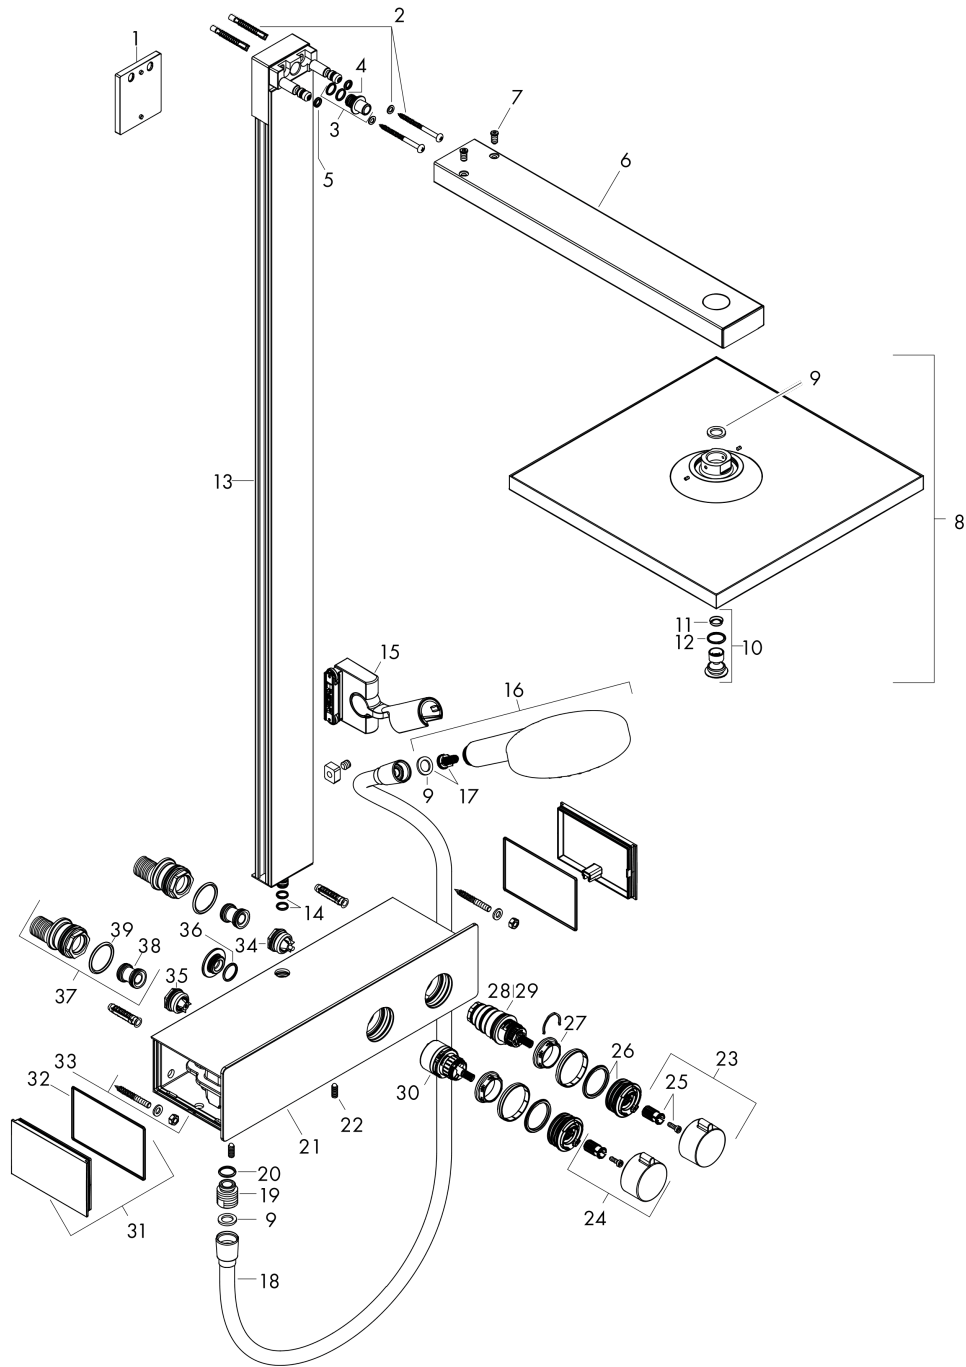

Raindance E

Showerpipe 300 1jet с ShowerTablet 350

Поверхность: **хром** Артикульный номер: **27361000**

Покомпонентное изображение

Год выпуска: >10/17

Raindance E

Showerpipe 300 1jet c ShowerTablet 350

Поверхность: **хром** Артикульный номер: **27361000**

Перечень запасных частей

Год выпуска: >10/17

Позиция	Описание	Артикульный номер	PC	PU
1	tile-matching-disk 7 mm	93146000	-	1
2	mounting set	96179800	-	1
3	connecting thread	93992000	-	1
4	O-ring 10x1,5	98123000	-	1
5	O-ring 6x2	98458000	-	1
6	shower arm	93221000	-	1
7	screw	93431000	-	1
8	head shower	93230000	-	1
9	seal	98058000	-	1
10	air jet	93127000	-	1
11	filter	93128000	-	1
12	O-ring 15x2	98163000	-	1
13	pipe with cover (950 mm)	93222000	-	1
14	O-ring 9x1,5	98117000	-	1
15	support, assy	93100000	-	1
16	handshower	26530000	-	1
17	filter insert	97708000	-	1
18	shower hose Isiflex'B 1,60 m	28276000	-	1
19	connecting thread	95392000	-	1
20	O-ring 14x2	98129000	-	1
21	Thermostat	94641000	-	1
22	hollow set screw M6x16 including o-ring 29x3	98372000	-	1
23	handle	93227000	-	1
24	handle for shut off unit	93226000	-	1
25	handle fixing set	93228000	-	1
26	safety set	93229000	-	1
27	nut	98913000	-	1
28	thermostat cartridge	98282000	-	1
29	cartridge for exchanged connections	92373000	-	1
30	shut off unit with selector	98283000	-	1
31	cover	93225000	-	1
32	O-ring 76x2,5	98431000	-	1
33	mounting kit	98744000	-	1
34	non return valve with filter	93224000	-	1
35	non return valve (pressure-resistant up to 2 MPa)	93223000	-	1
36	O-ring 16x2	98133000	-	1
37	set of S-unions	95772000	-	1
38	noise reduction	96429000	-	1
39	O-ring 29x3	98371000	-	1