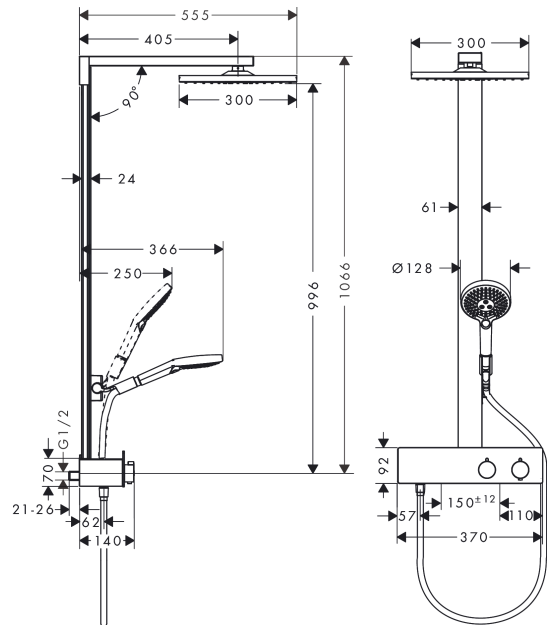

Raindance E

Showerpipe 300 1jet c ShowerTablet 350

Поверхность: **хром** Артикулный номер: **27361000**

Продукт

Чертеж

График расхода воды