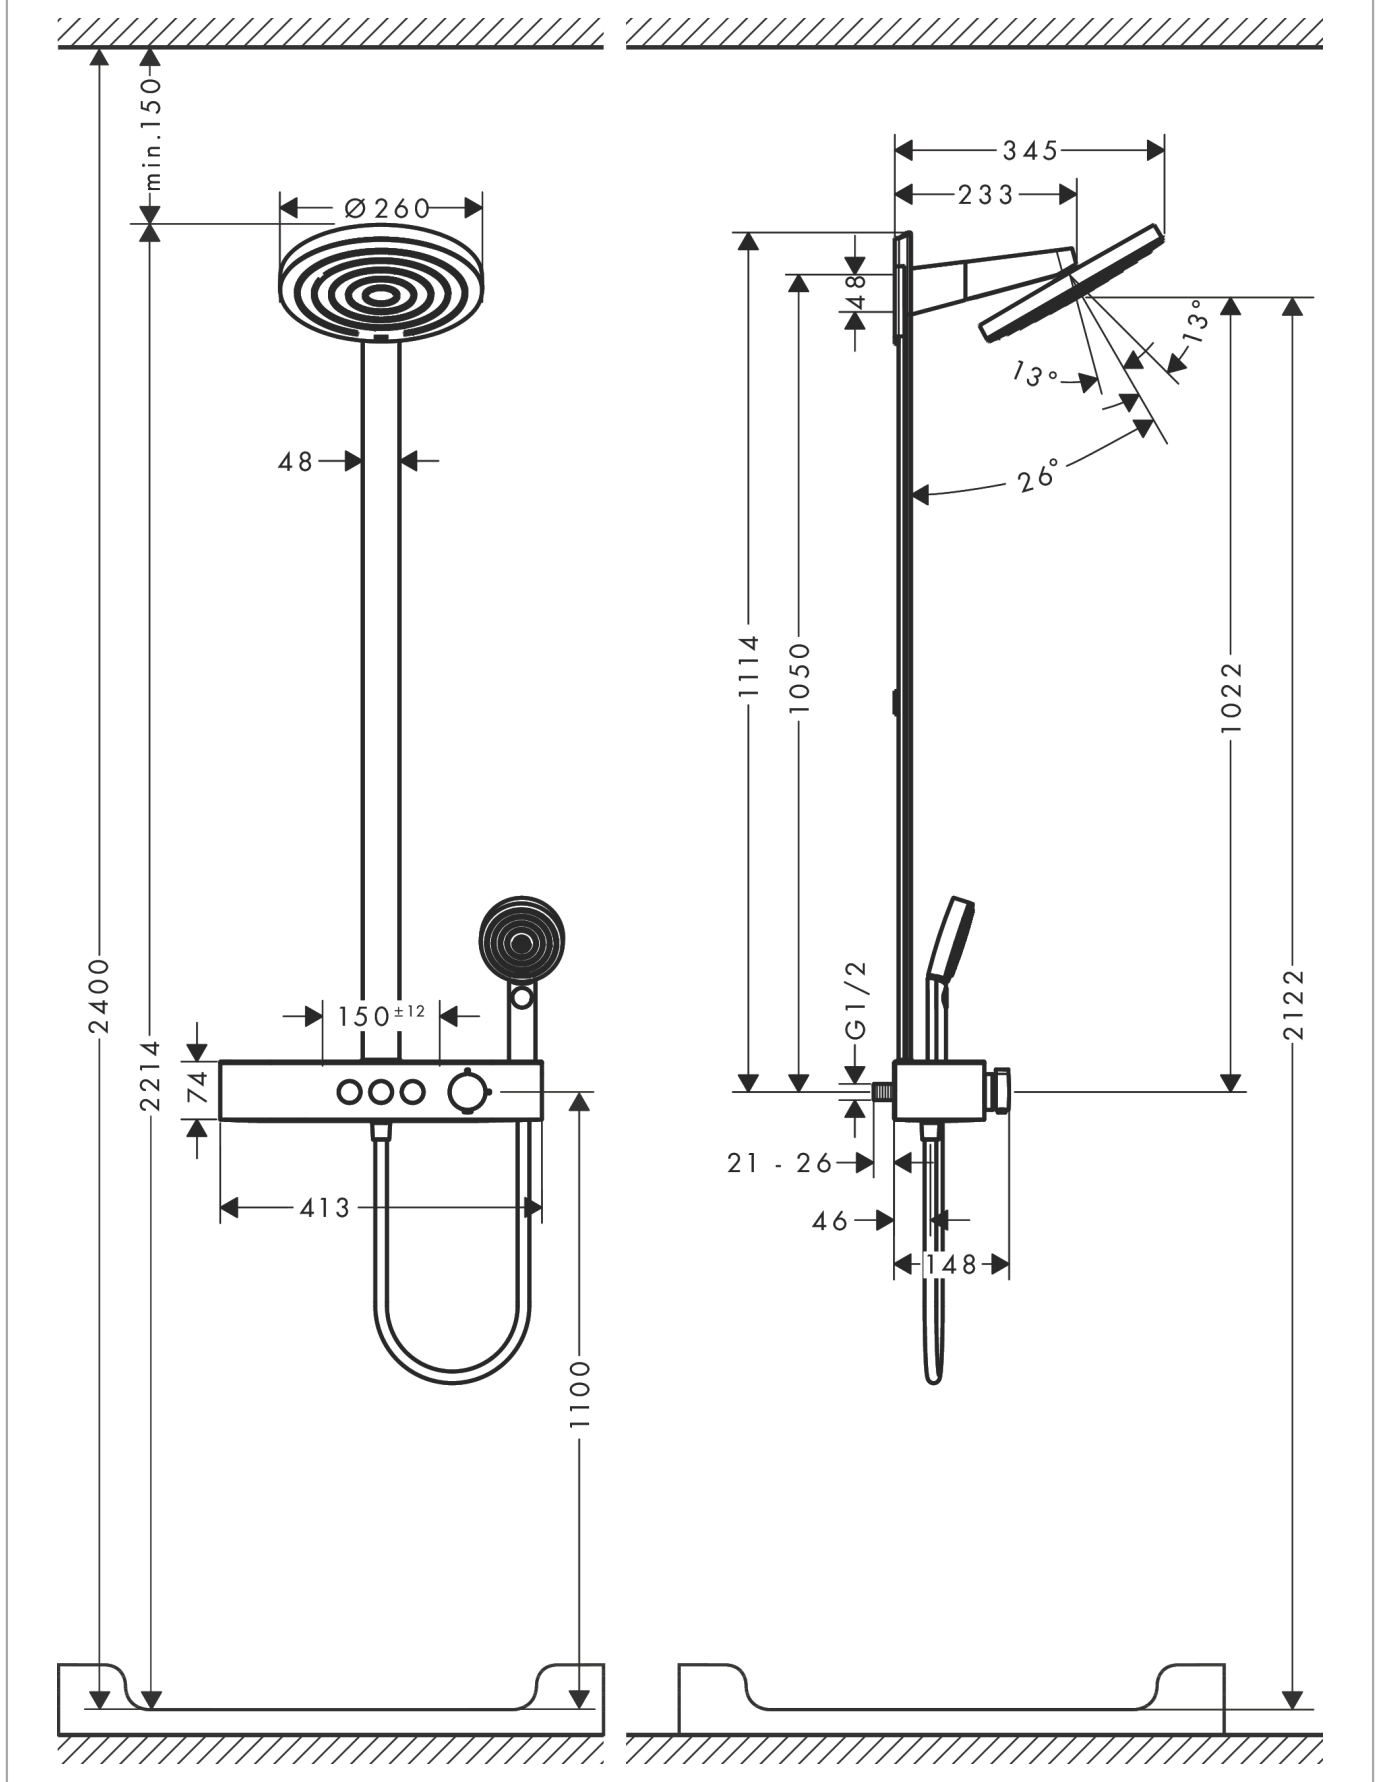

Pulsify S

Showerpipe 260 2jet c ShowerTablet Select 400

У041F\У043E\У0432\У0435\У0440\У0445\У043D\У043E\У0441\У0442\У044C: **Матовый черный** Артикульный номер: **24240670**

Пример монтажа