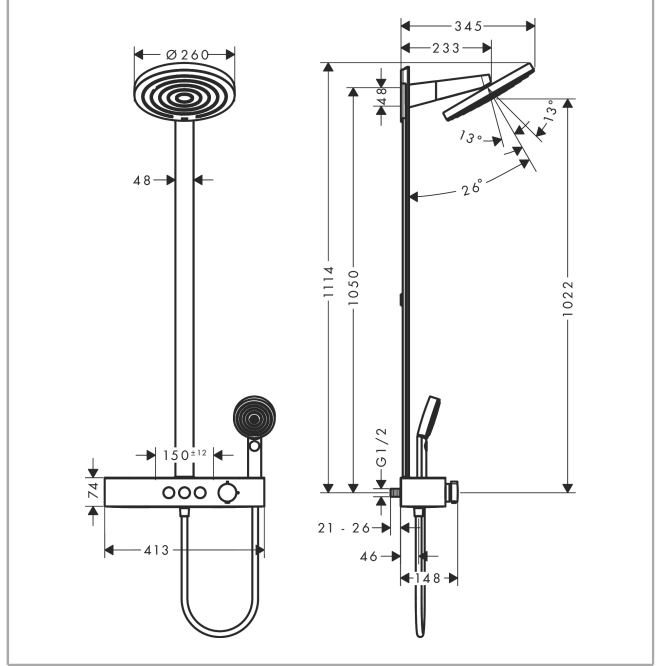

Продукт

Чертеж

График расхода воды

Pulsify S

Showerpipe 260 2jet c ShowerTablet Select 400

\\u041F\\u043E\\u0432\\u0435\\u0440\\u0445\\u043D\\u043E\\u0441\\u0442\\u0442\\u044C:

Хромированный Артикульный номер: **24240000**

Год выпуска: >01/23

Позиция	Описание	Артикульный номер	PC	PU
1	cover	94519000	-	1
2	cramp	94521000	-	1
3	head shower	94520000	-	1
4	mounting set	98716000	-	1
5	cover	94518000	-	1
6	shower arm cpl.	87566000	-	1
7	tile-matching-disk 7 mm	94517000	-	1
8	pipe with cover (935 mm)	94515000	-	1
9	mounting set	40916000	-	1
10	support element	94516000	-	1
11	handshower	24110000	-	1
12	filter	92672000	-	1
13	seal	98058000	-	1
14	shower hose Isiflex'B 1,60 m	28276000	-	1
15	Thermostat	87856000	-	1
16	handle	94403000	-	1
17	safety set	94404000	-	1
18	handle	94405000	-	1
19	handle fixing set	92136000	-	1
20	nut	98913000	-	1
21	thermostat cartridge	98282000	-	1
22	cartridge for exchanged connections	92373000	-	1
23	spring with sleeve	92340000	-	1
24	set of symbols	98367000	-	1
25	O-ring 20x1	98140000	-	1
26	nut	98368000	-	1
27	shut off unit	95758000	-	1
28	O-ring 17x2	98199000	-	1
29	non return valve (pressure-resistant up to 2 MPa)	95773000	-	1
30	set of S-unions	95772000	-	1
31	noise reduction	96429000	-	1
32	O-ring 29x3	98371000	-	1
33	hollow set screw M6x16 including o-ring 29x3	98372000	-	1